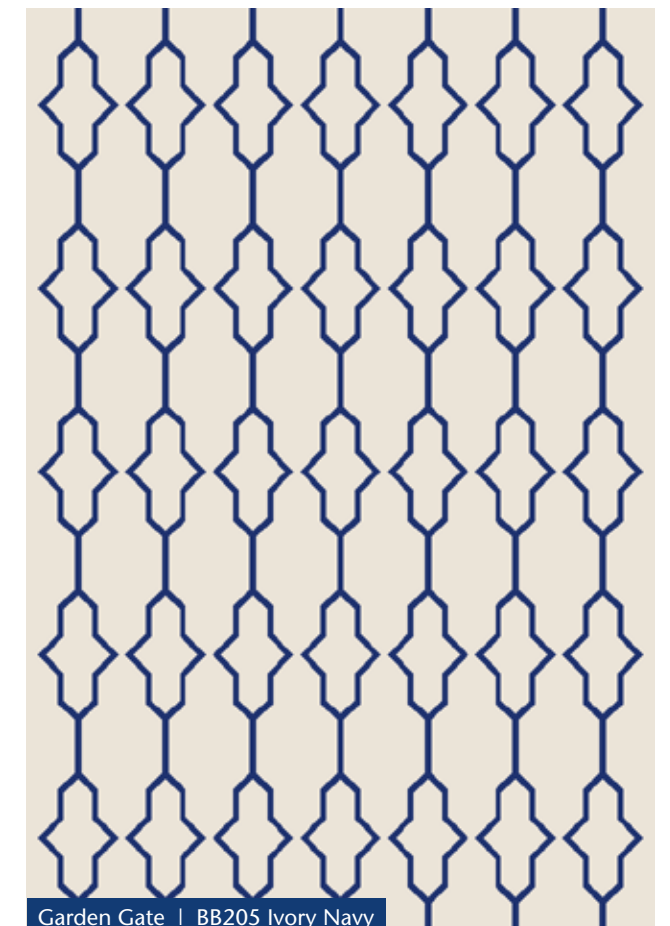

Awning | BB203 Ocean

Garden Gate | BB205 Ivory Navy