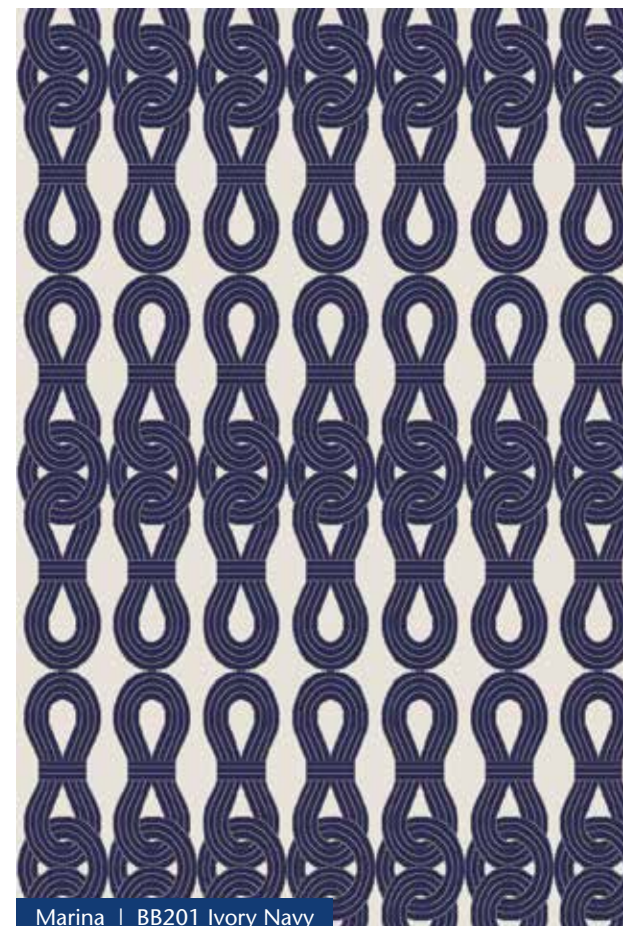

Facet | BB202 Stormy

Marina | BB201 Ivory Navy