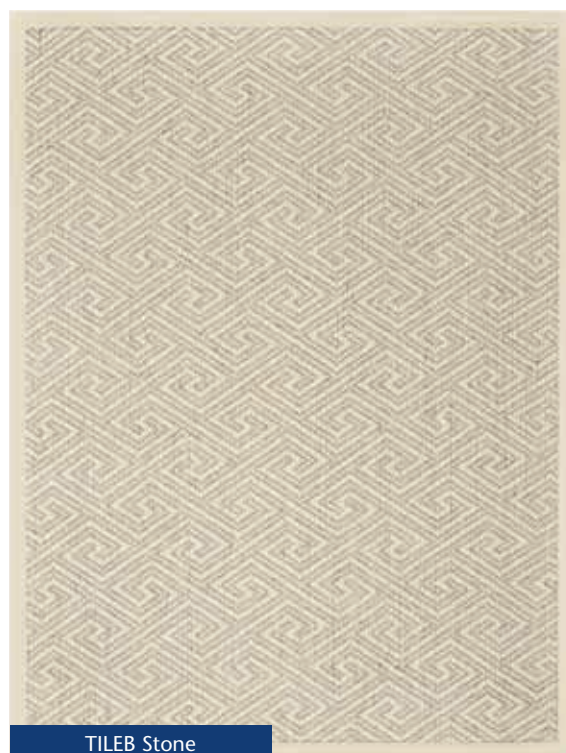

100% New Zealand Wool | Petit Point Wilton
5 ft x 8 ft | 8 ft x 10 ft | 9 ft x 13 ft
Custom Sizes Available

INTLK Sand Ivory

INTLK Sky Ivory

INTLK Charcoal Ivory

TEXTURE

COLLECTION

Subtle woven striations add a rich and complex feel to the Texture Collection of area rugs by Barclay Butera. This contemporary selection of finely detailed flat weave rugs in elegant neutrals enhances a great variety of decorating styles, with an extra-durable wool blend for years of enjoyment and style. **The sophisticated, new traditional look from the Brentwood Collection by Barclay Butera offers classic styling with modern appeal.**

TEXTR Shell

TILE

COLLECTION

Natural tones and textures come to life in these intricately woven Tile Collection area rugs from Barclay Butera. Textured Greek key patterns in flat-woven wool and sisal provide a dose of organic energy in any space, with exceptional durability for years of enjoyment. **The sophisticated, new traditional look from the Brentwood Collection by Barclay Butera offers classic styling with modern appeal.**

60% New Zealand Wool, 40% Sisal | Flat Woven
5 ft x 8 ft | 8 ft x 10 ft | 9 ft x 13 ft
Custom Sizes Available

TILEB Dove

TILEB Saddle

TILEB Stone

KENYA

COLLECTION

Sleek leopard print designs in a sophisticated color palette provide a combination of wild natural intrigue and sophisticated chic in the Kenya Collection of area rugs from Barclay Butera. The modern twist on Barclay's signature animal print is a sure statement-maker in traditional, transitional, and contemporary interiors alike. **The sophisticated, new traditional look from the Brentwood Collection by Barclay Butera offers classic styling with modern appeal.**