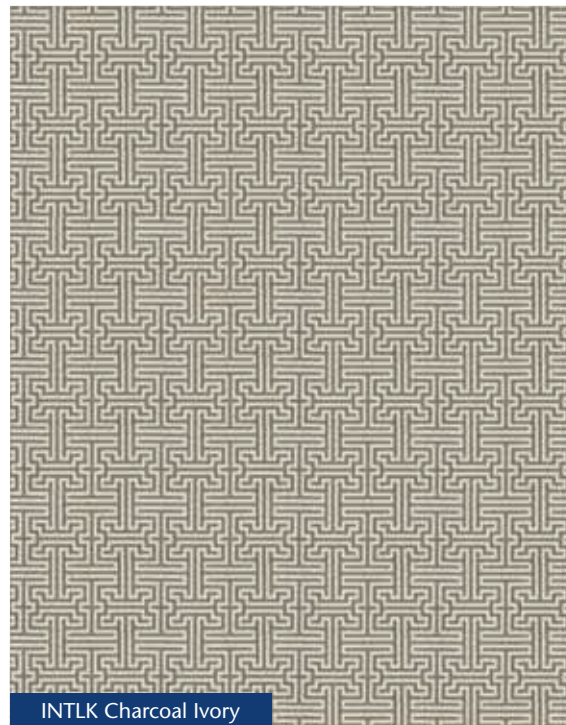

100% Polypropylene | Flatweave
3 ft 11 in. x 5 ft 11 in. | 5 ft 3 in. x 7 ft 5 in.
7 ft 10 in. x 10 ft 6 in. | 9 ft 3 in. x 12 ft 9 in.

LID01 Navy Cream

LID01 Navy Cream

LID01 Blue Cream

LID02 Aqua Blue

LID03 Cream Aqua

LID04 Blue Cream

LID04 Grey Cream

INTERLOCK

COLLECTION

Intricate textures and stylized Greek key design make this Barclay Butera Interlock Collection of area rugs uniquely appealing. Tight loop pile construction from pure New Zealand wool provides a sleek, low-pile feel and wonderful durability to go along with Barclay's signature quality and chic modern style. **The sophisticated, new traditional look from the Brentwood Collection by Barclay Butera offers classic styling with modern appeal.**

100% New Zealand Wool | Petit Point Wilton
5 ft x 8 ft | 8 ft x 10 ft | 9 ft x 13 ft
Custom Sizes Available

INTLK Sand Ivory

INTLK Sky Ivory

INTLK Charcoal Ivory

TEXTURE

COLLECTION

Subtle woven striations add a rich and complex feel to the Texture Collection of area rugs by Barclay Butera. This contemporary selection of finely detailed flat weave rugs in elegant neutrals enhances a great variety of decorating styles, with an extra-durable wool blend for years of enjoyment and style. **The sophisticated, new traditional look from the Brentwood Collection by Barclay Butera offers classic styling with modern appeal.**